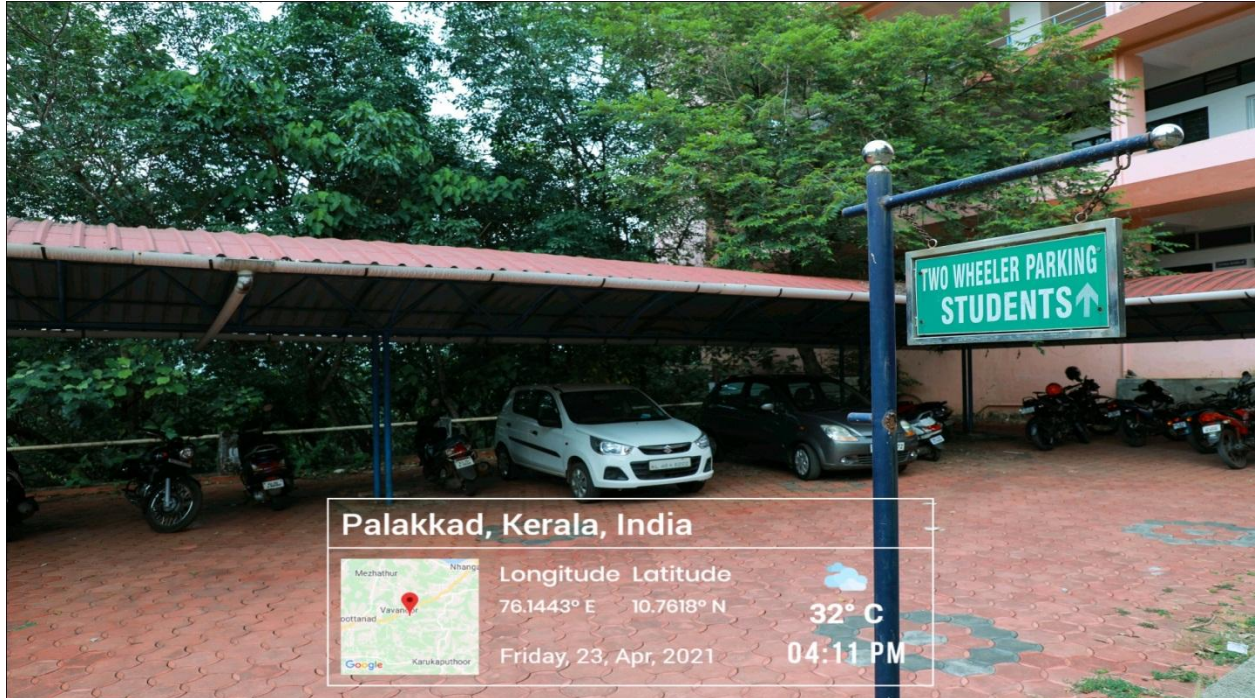

SREEPATHY INSTITUTE OF MANAGEMENT AND TECHNOLOGY,
VAVANOOR
GREEN CAMPUS INITIATIVE

1. Restricted entry of Automobile

Separate parking area for Staff & Students at SIMAT Campus with Direction boards

2. Pedestrian friendly pathways

Pedestrian friendly pathways

3. Ban on the use of Plastics

As per the directions from Ministry of Human Resource Development (MHRD), Govt of India regarding Plastic waste free campaign (**Swachhtha Hi Seva 2019**), the NSS unit of SIMAT organized an intensive plastic removal campaign at the college campus.